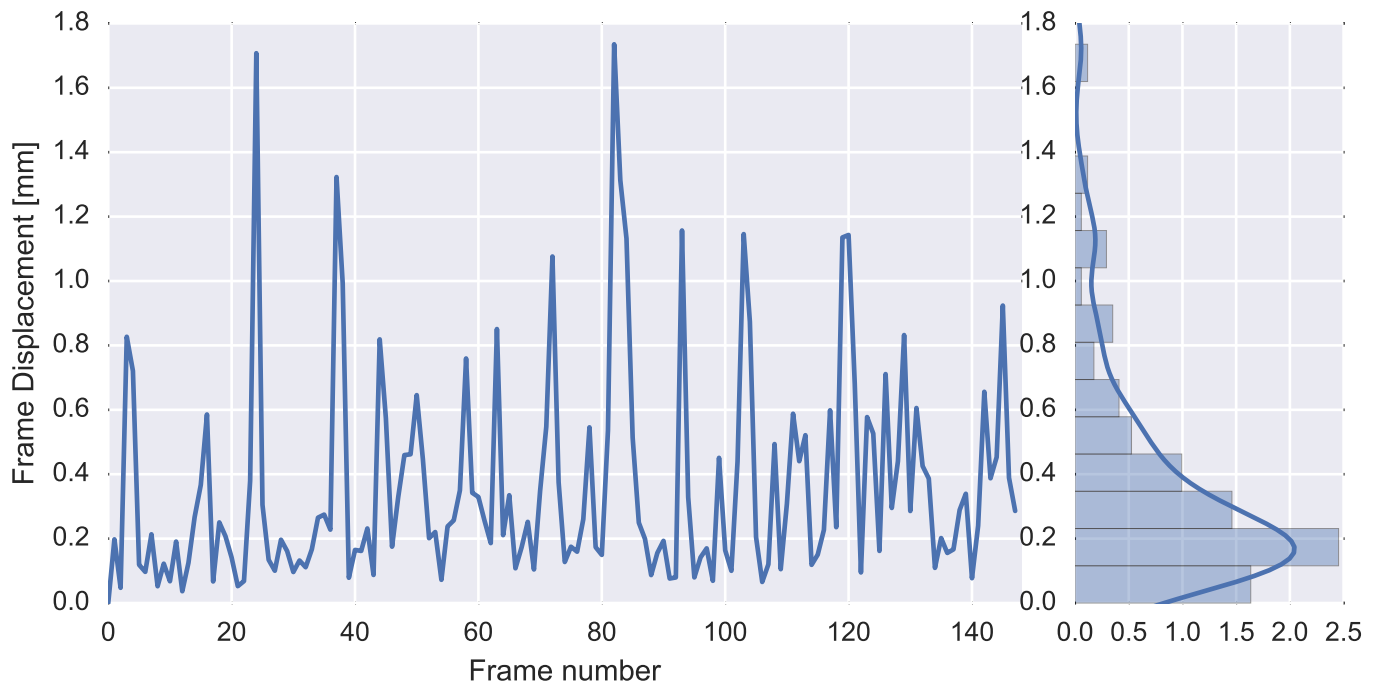

Mean EPI

Brain mask

tSNR

# motion