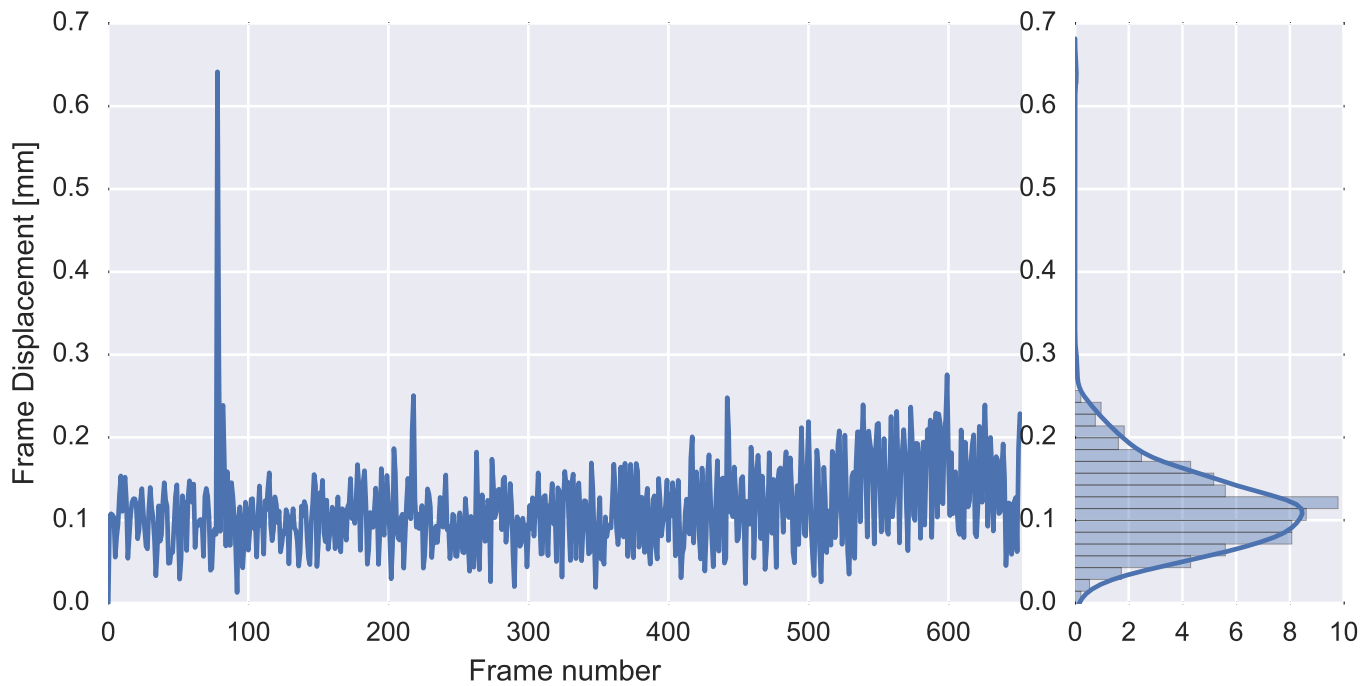

Mean EPI

Brain mask

tSNR

motion

fieldmap correction

coregistration