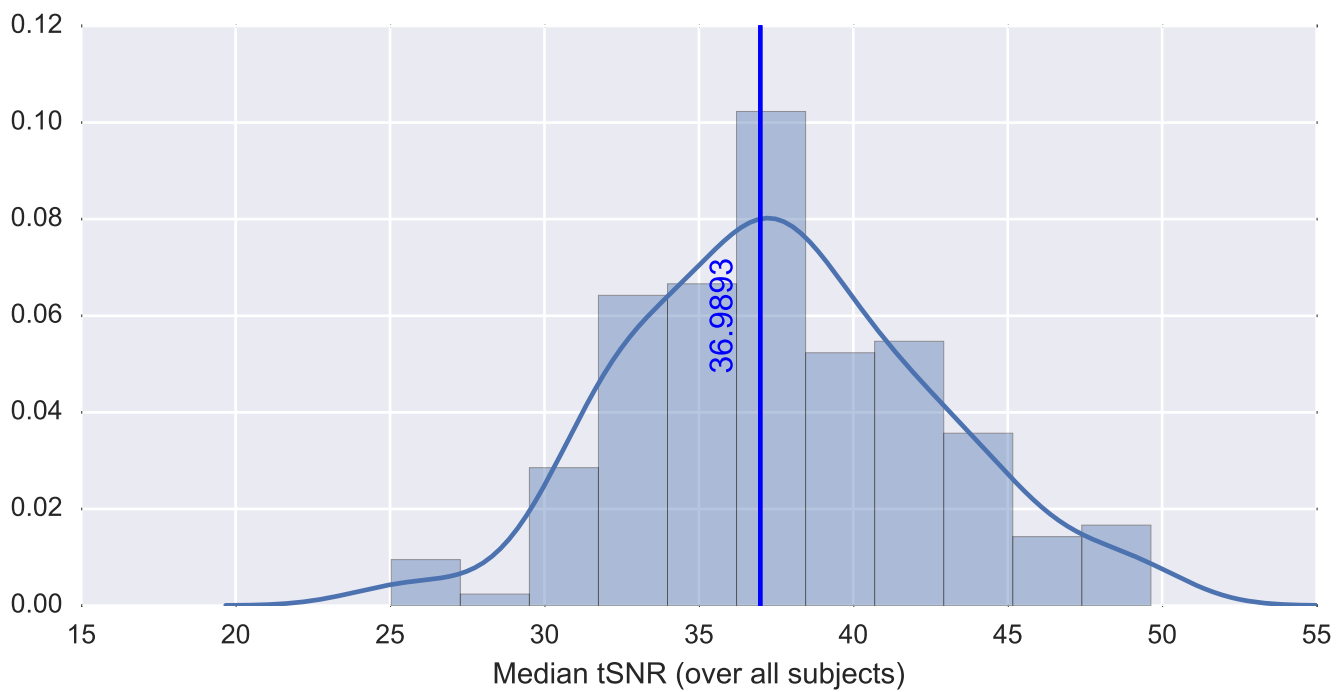

Mean EPI

Brain mask

tSNR

motion

fieldmap correction

coregistration