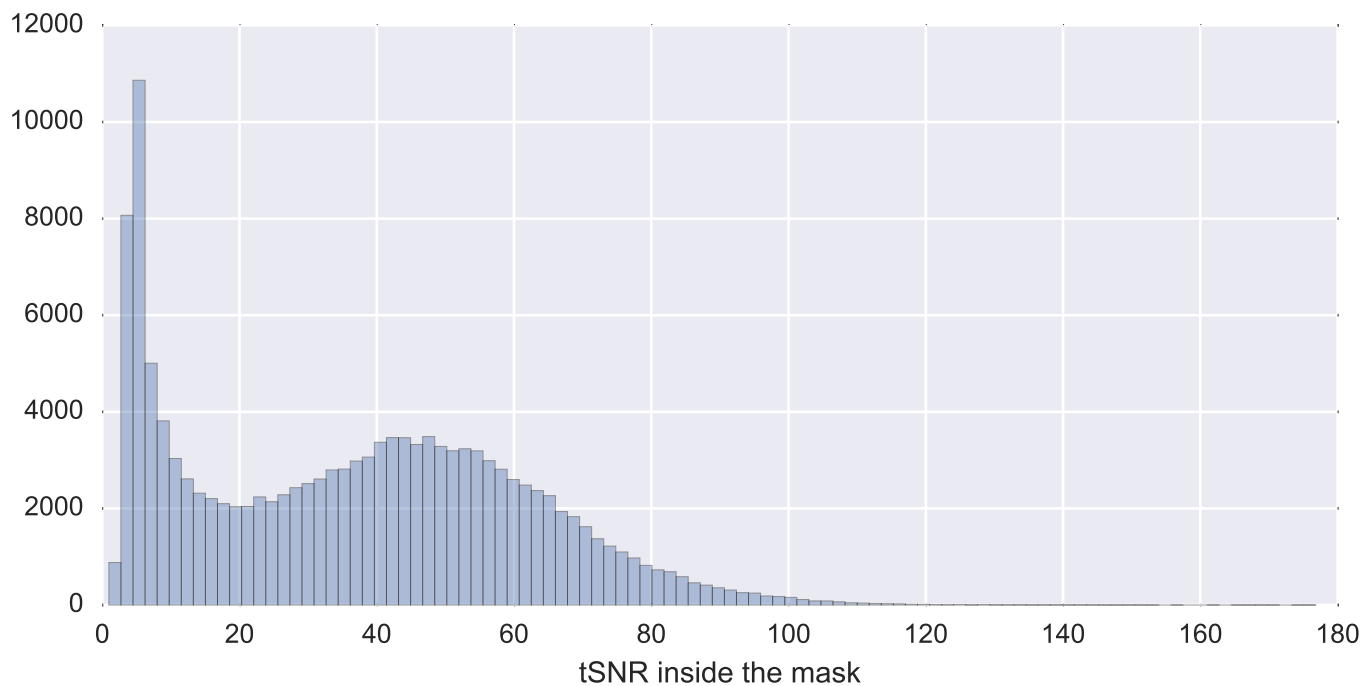

Mean EPI

Brain mask

tSNR

motion

fieldmap correction

coregistration