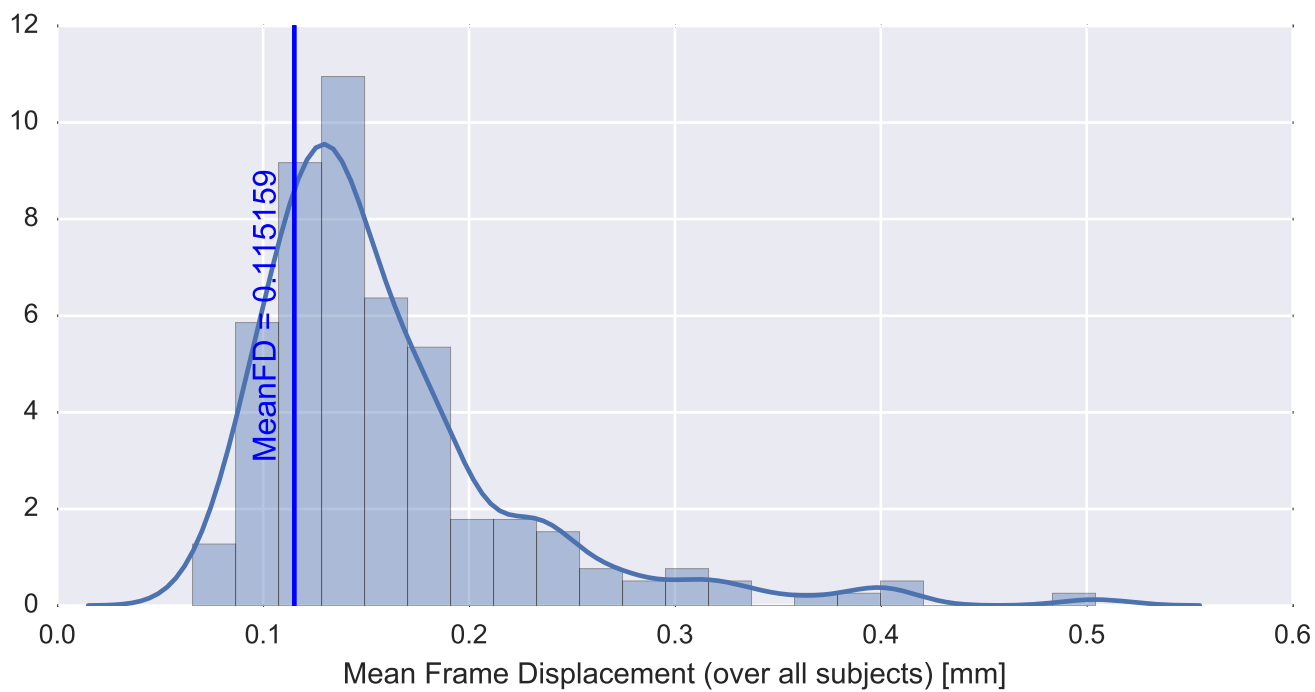

Mean EPI

Brain mask

tSNR

motion

fieldmap correction

coregistration