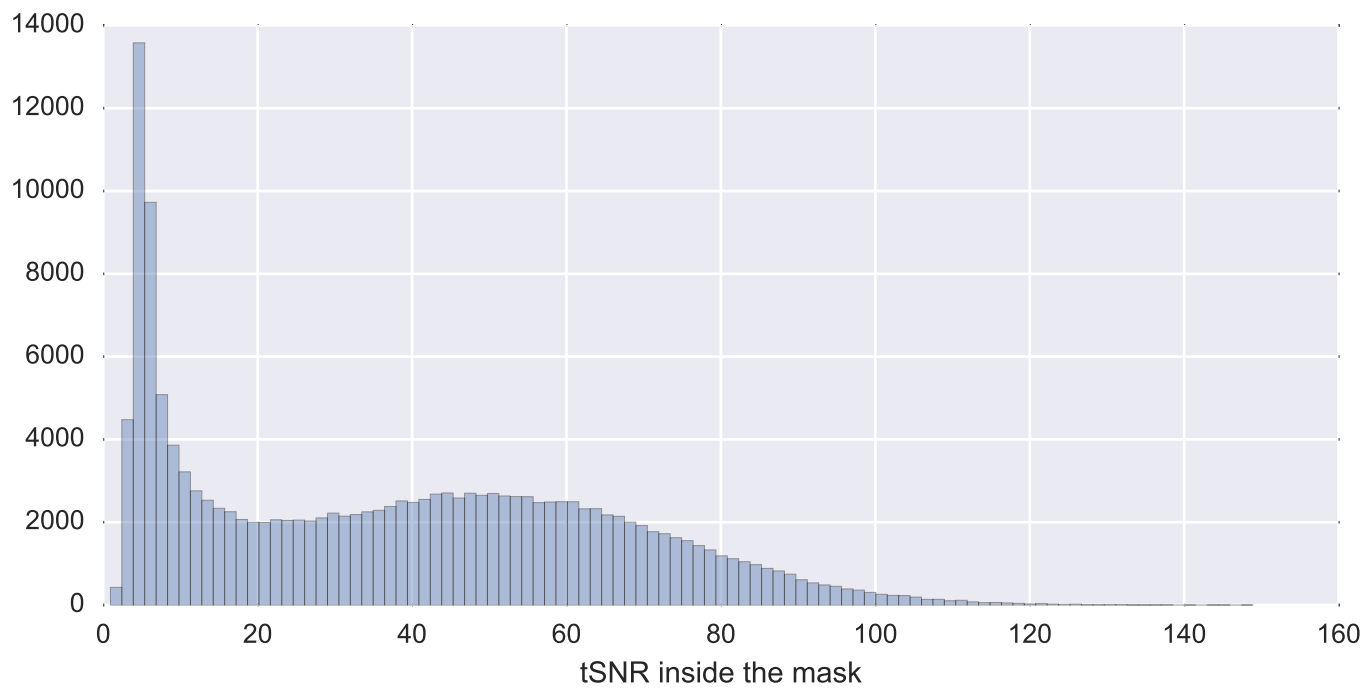

Mean EPI

Brain mask

tSNR

motion

fieldmap correction

coregistration