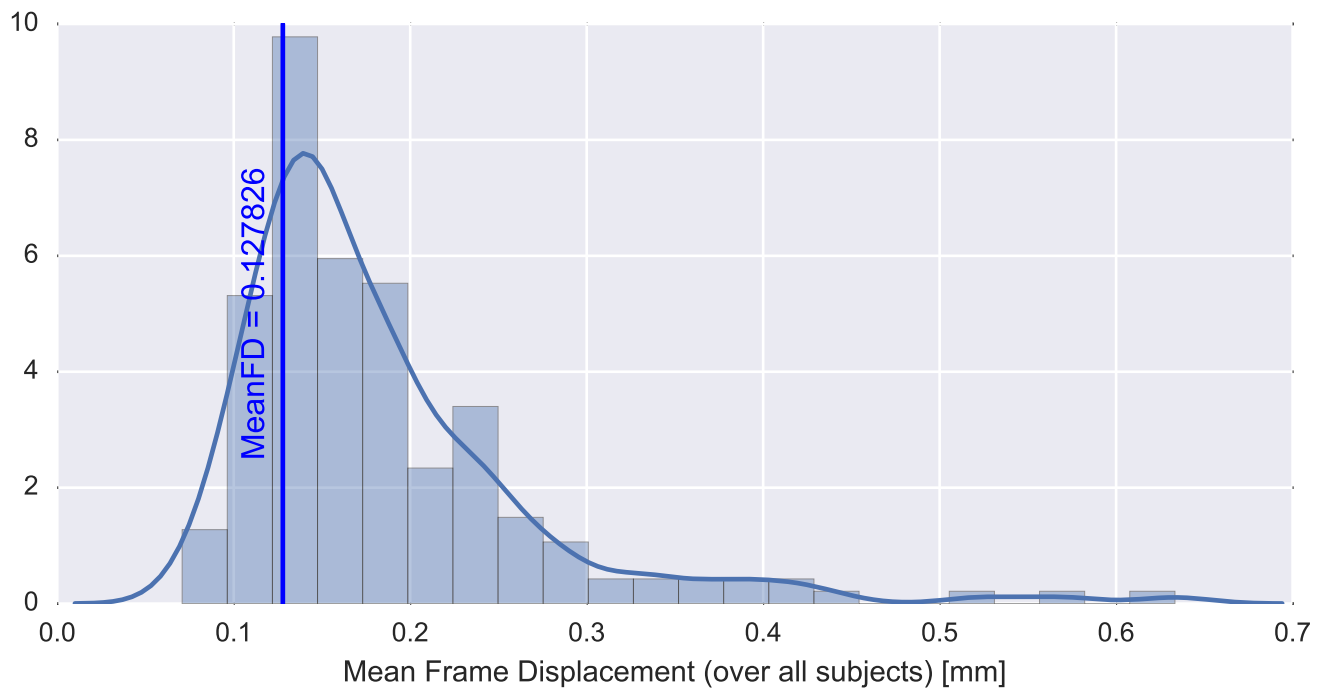

Mean EPI

Brain mask

tSNR

motion

fieldmap correction

coregistration