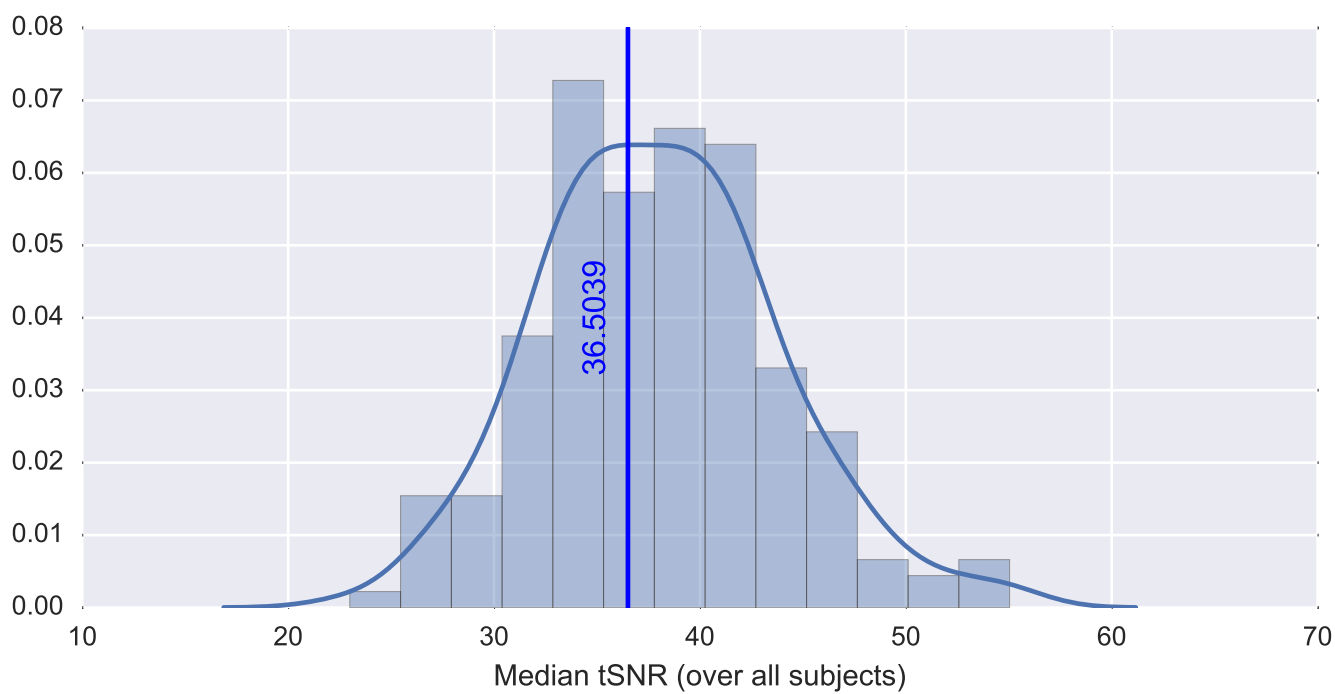

Mean EPI

Brain mask

tSNR

motion

fieldmap correction

coregistration