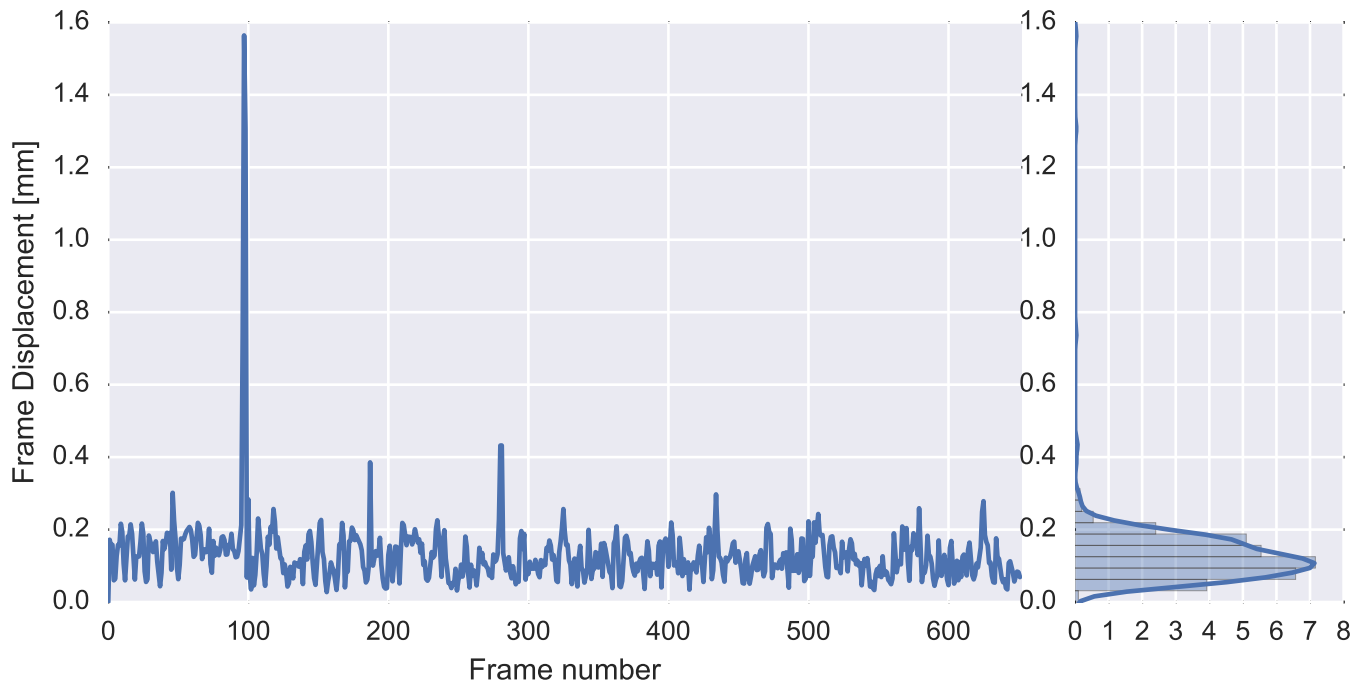

Mean EPI

Brain mask

tSNR

motion

fieldmap correction

coregistration