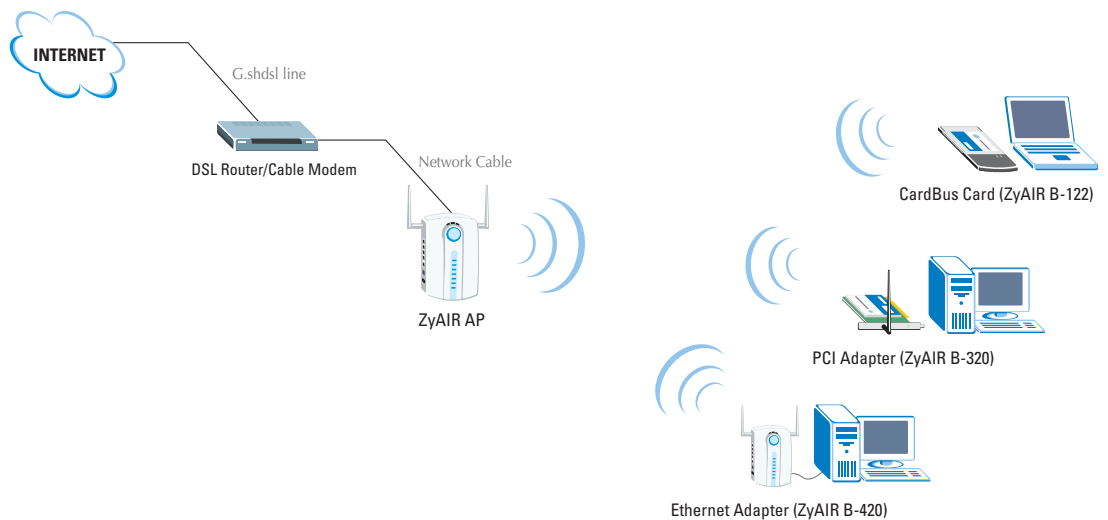

ZyAIR B-122/B-320/B-420

802.11b Wireless CardBus/PCI Adapter/Ethernet Adapter

Features & Specifications

	ZyAIR B-122	ZyAIR B-320	ZyAIR B-420
Product Name	802.11b Wireless CardBus Card	802.11b Wireless PCI Adapter	802.11b Wireless Ethernet Adapter
Application	Notebook	Desktop	Notebook & Desktop
Standard Compliance	IEEE 802.11b	IEEE 802.11b	IEEE 802.11b
Frequency Range	2.4G ~ 2.4835GHz	2.4G ~ 2.4835GHz	2.4G ~ 2.4835GHz
Data Rate	11M/5.5M/2M/1M (Proprietary 16.5Mbps)		11M/5.5M/2M/1M
Modulation Technique	DSSS (Direct Sequence Spread Spectrum) BPSK/QPSK/CCK		
Network Architecture	Ad-Hoc Mode (Peer to Peer without AP) & Infrastructure Mode		
Host Interface	CardBus 32	PCI V2.1	Ethernet Interface (RJ-45)
Antenna	Internal patch antenna	External Antenna with Reversed-SMA	2 Detachable antennas
Range Coverage	Indoor: 50m ~ 80m Outdoor: 150m ~ 400m	Indoor: 50m ~ 80m Outdoor: 150m ~ 400m	Indoor: 50m ~ 100m Outdoor: 150m ~ 300m
Security	64/128-bit WEP Encryption	64/128-bit WEP Encryption	64/128-bit WEP Encryption
Roaming	IEEE 802.11 compliant	IEEE 802.11 compliant	IEEE 802.11 compliant
Transmit Output Power	17dBm (typical)	15dBm (typical, without Antenna)	17dBm
Power over Ethernet	N/A	N/A	Yes

Application Diagram

ZyXEL
Unleash Networking Power

WiFi
The Standard for Wireless Fidelity.

Corporate Headquarters
ZyXEL Communications Corp.
Tel: +886-3-578-3942
Fax: +886-3-578-2439
Email: sales@zyxel.com.tw
http://www.zyxel.com

Germany
ZyXEL Deutschland GmbH.
Tel: +49 2405 6909 0
Fax: +49 2405 6909 99
Email: sales@zyxel.de
http://www.zyxel.de

Denmark
ZyXEL Communications A/S
Tel: +45 39 55 07 00
Fax: +45 39 55 07 07
Email: sales@zyxel.dk
http://www.zyxel.dk

Norway
ZyXEL Communications A/S
Tel: +47 22 80 61 80
Fax: +47 22 80 61 81
Email: sales@zyxel.no
http://www.zyxel.no

Sweden
ZyXEL Communications A/S
Tel: +46 31 744 7700
Fax: +46 31 744 7701
Email: sales@zyxel.se
http://www.zyxel.se

Finland
ZyXEL Communications Oy
Tel: +358-9-4780 8400
Fax: +358-9-4780 8448
Email: sales@zyxel.fi
http://www.zyxel.fi