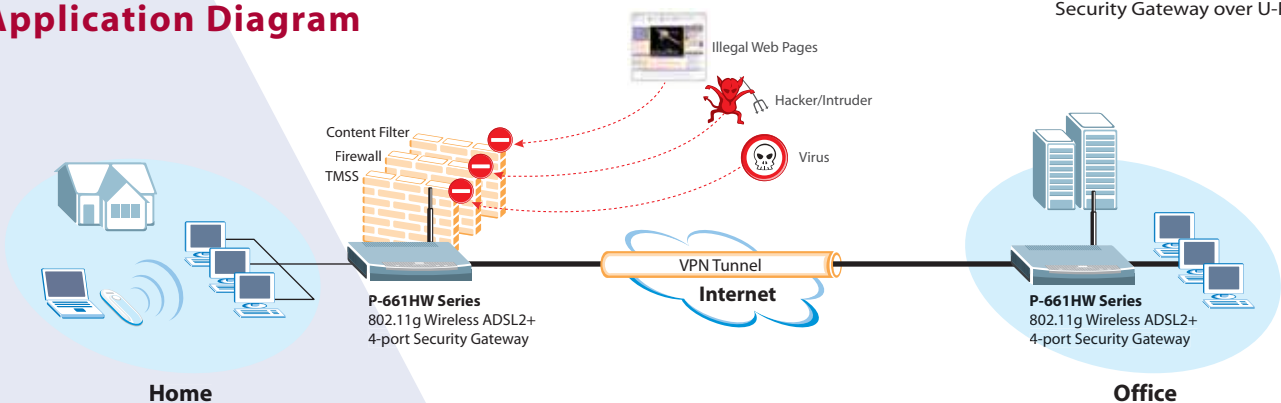

Virtual Private Network

- 2 IPSec VPN Tunnels
- IKE and Manual Key Management
- AH and ESP Protocol
- DES, 3DES and AES Encryption
- SHA-1 and MD5 Authentication
- Tunnel and Transport Mode Encapsulation

Wireless

- Compliant with IEEE 802.11b/802.11g
- Wireless g+ SuperSpeed Technology
- 64/128/256 bit WEP Encryption
- MAC Address Filtering
- WPA, WPA-PSK/TKIP
- WPA2
- WMM (Wireless Multimedia)
- Multi-ESSID, Full Channels Support

Advanced

- TMSS (Trend Micro Security Service) Support
- MBM (Media Bandwidth Management) QoS
- Zero configuration
- Multimedia Auto Provisioner

Hardware Specifications

- DSL Interface
  - RJ-11 Connector for P-661HW over POTS
  - RJ-45 Connector for P-661HW over ISDN/U-R2
- LAN Interface: 4-port Switch, 10/100M Auto MDI/MDIX
- Wireless: 3dBi Antenna
- Reset Button
- Status LED Indicator: POWER, ETHERNET, WLAN, DSL, INTERNET
- Power: 12V AC

Physical Specifications

- Dimension: 178 (W) x 125 (D) x 36 (H) mm
- Weight: 360g

Environmental Specifications

- Operation Environment
  - Temperature: 0°C ~ 40°C
  - Humidity: 20% ~ 85% (non condensing)
- Storage Environment
  - Temperature: -20°C ~ 60°C
  - Humidity: 20% ~ 90%

Product Description

- **P-661HW-D1** 802.11g Wireless ADSL2+ 4-port Security Gateway over POTS
- **P-661HW-D3** 802.11g Wireless ADSL2+ 4-port Security Gateway over ISDN
- **P-661HW-D7** 802.11g Wireless ADSL2+ 4-port Security Gateway over U-R2

Application Diagram

For more product information, visit us on the web www.ZyXEL.com

Corporate Headquarters
ZyXEL Communications Corp.
Tel: +886-3-578-3942
Fax: +886-3-578-2439
Email: sales@zyxel.com.tw
http://www.zyxel.com
http://www.zyxel.com.tw

ZyXEL Ukraine
Tel: +380 44 494 49 31
Fax: +380 44 494 49 32
Email: sales@ua.zyxel.com
http://www.ua.zyxel.com